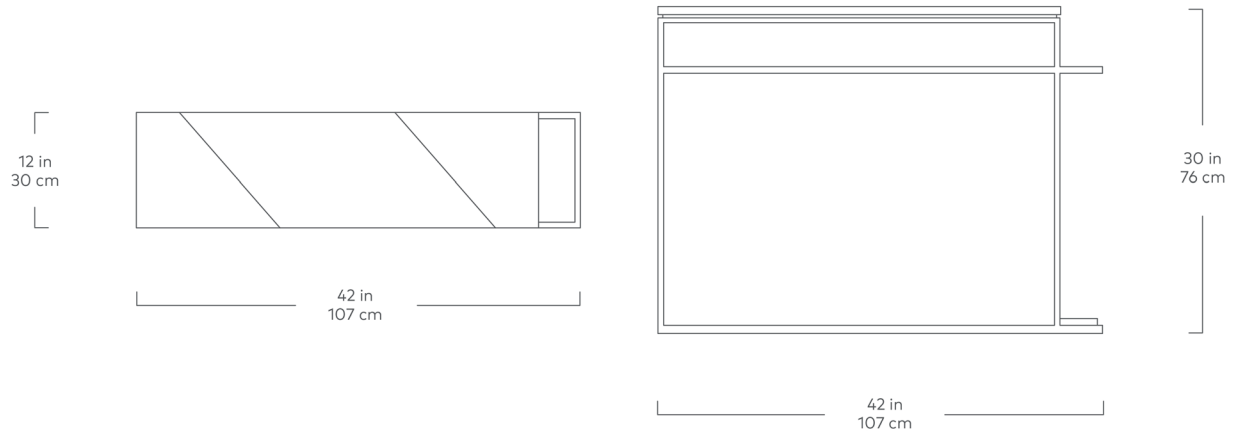

Tobias Network Table

Walnut

The Tobias Network Table is a minimalist, geometric accent piece well suited for modern live/work spaces. Designed to be just the right height when using a laptop or tablet from your sofa or accent chair, this table is a mobile work surface that easily transitions back into a modern accent piece when your work is done. The rectangular top features a dynamic arrangement of walnut wood grain panels, which rest on a slim, solid steel base. A subtle reveal along the table edge creates the illusion of a floating top. Part of the Tobias Series, matching perfectly with the Tobias Square Coffee Table, Rectangle Coffee Table, End Table and Nesting Table.

Tobias Network Table

- Top is constructed with an engineered wood core for strength and stability.
- Real-wood veneer top surface with water-based, clear coat finish.
- Bench-made, solid, steel base with durable, powder-coat finish.
- Bumpers on the bottom of base to protect hardwood floors.
- Wood is a natural material, with variations in grain pattern and colour that make each design unique.